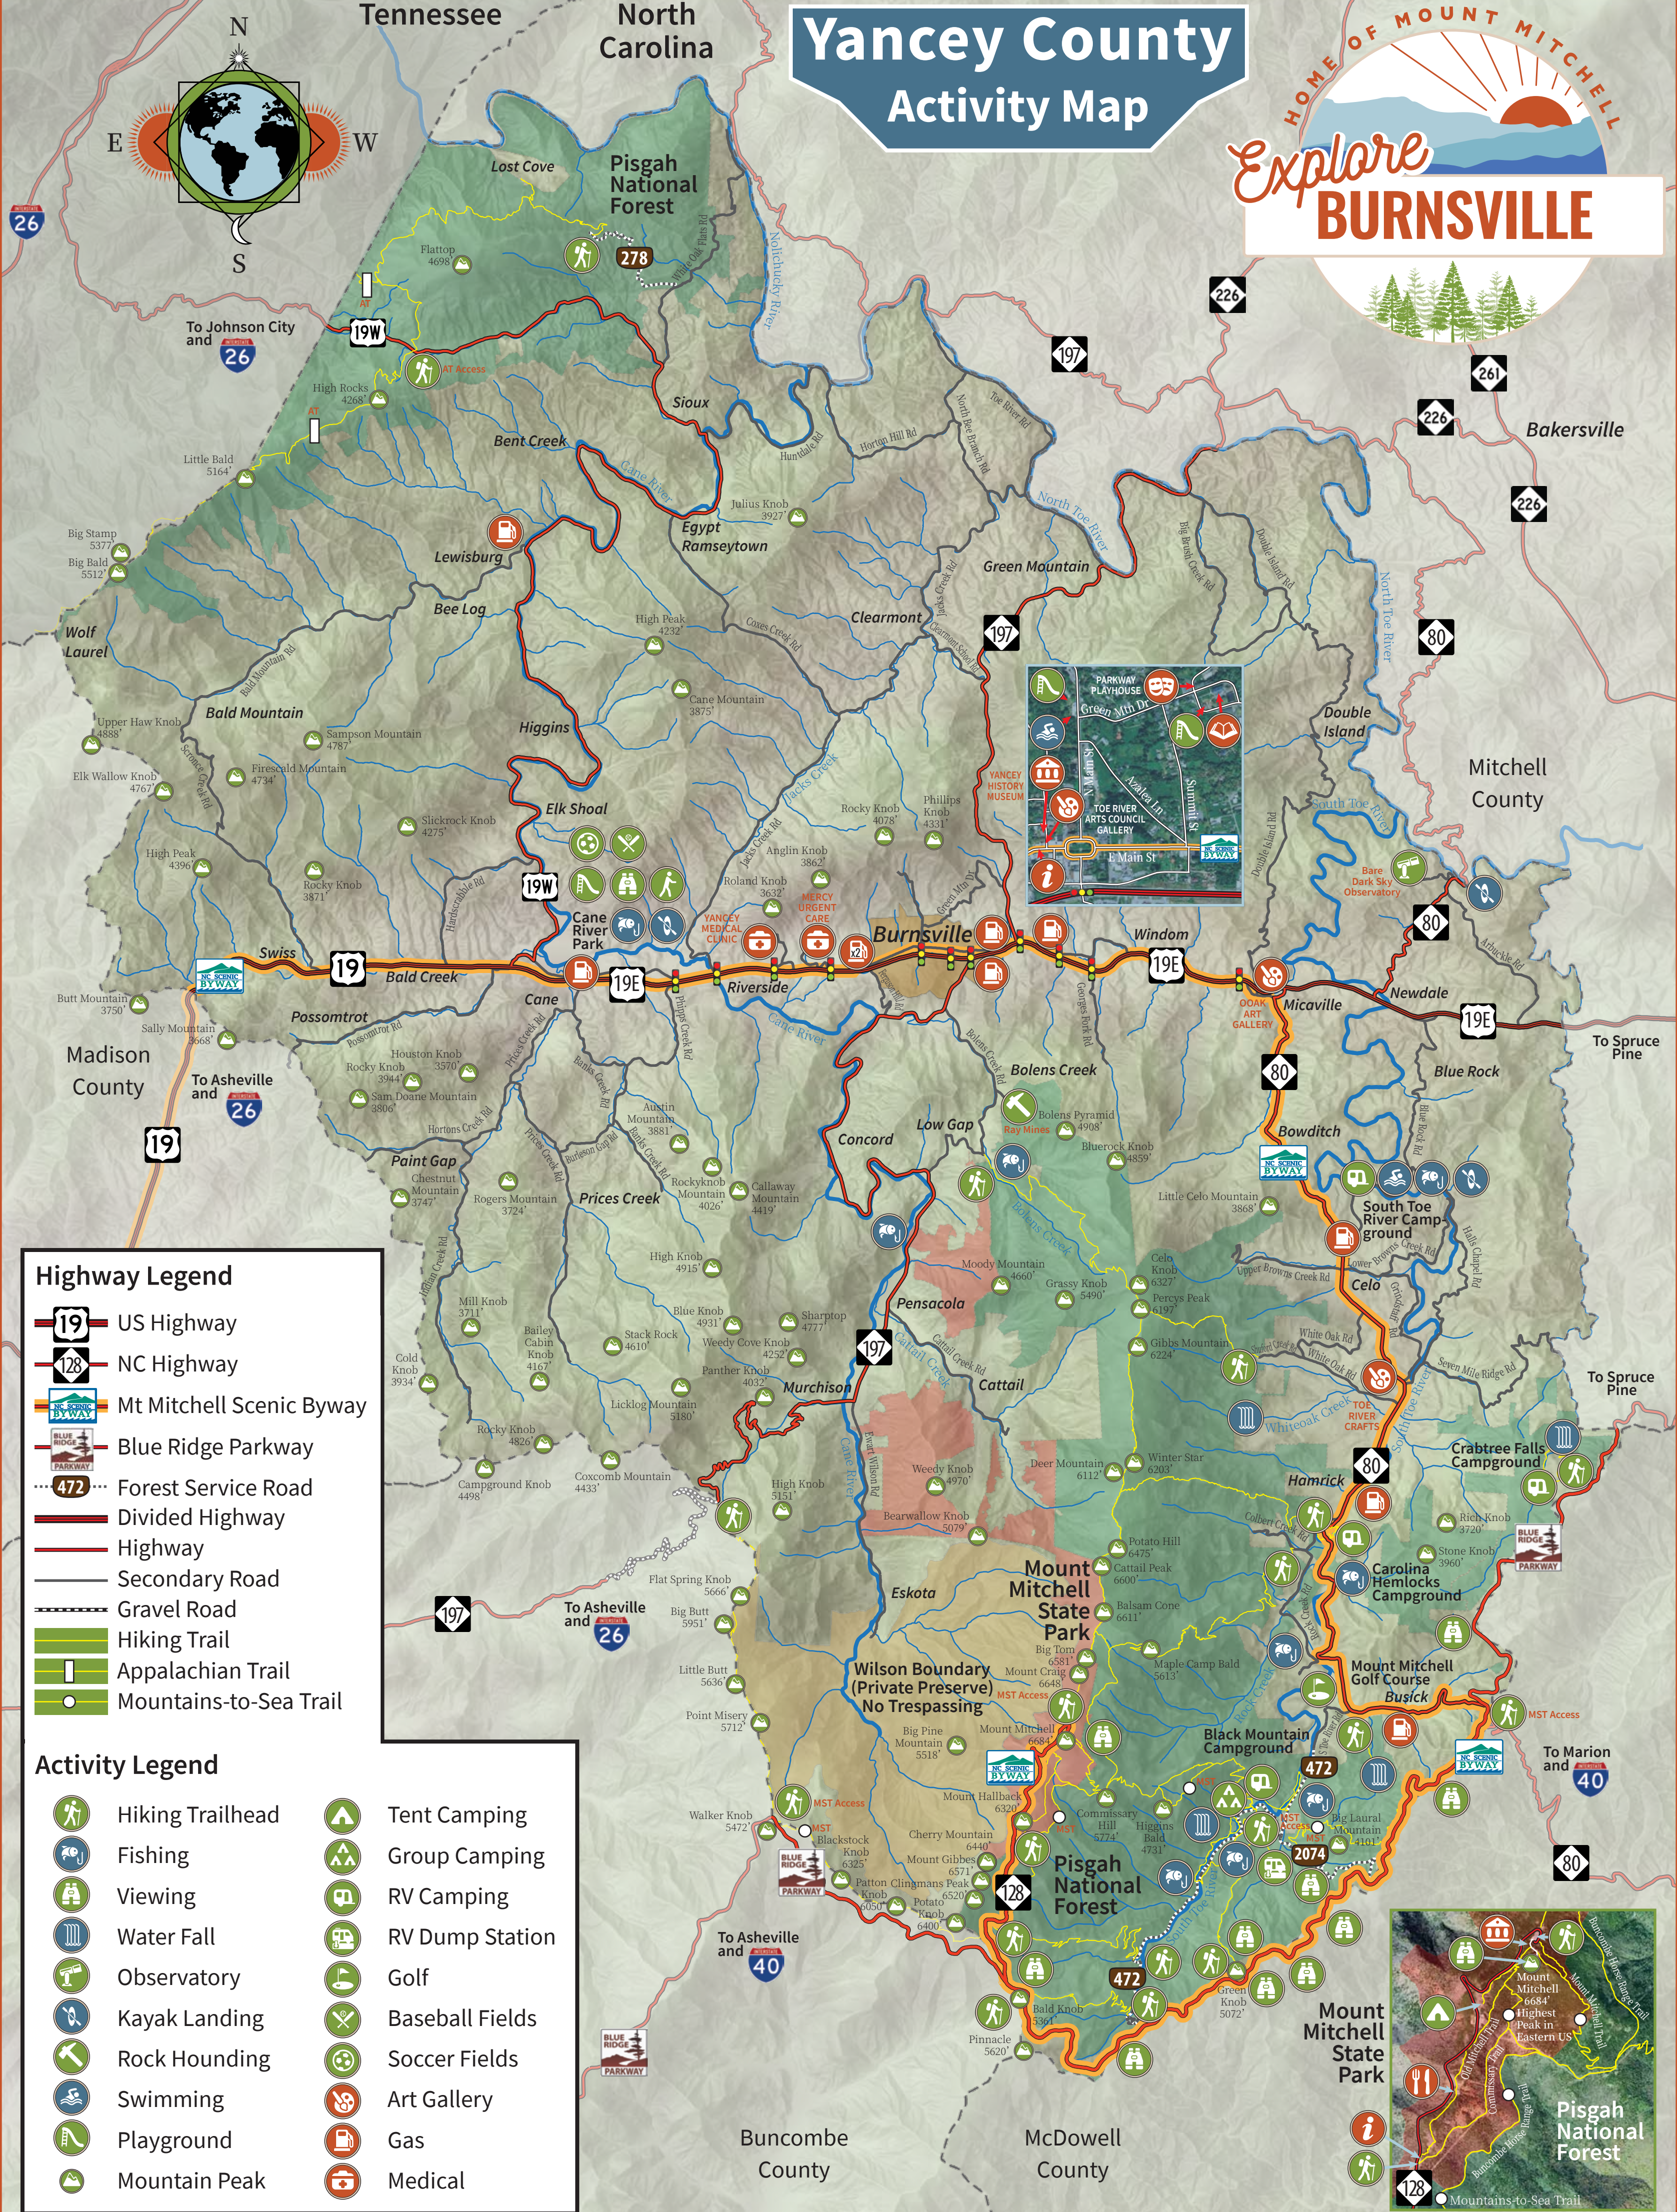

Yancey County Activity Map

Highway Legend

- US Highway
- NC Highway
- Mt Mitchell Scenic Byway
- Blue Ridge Parkway
- Forest Service Road
- Divided Highway
- Highway
- Secondary Road
- Gravel Road
- Hiking Trail
- Appalachian Trail
- Mountains-to-Sea Trail

Activity Legend

Hiking Trailhead	Tent Camping
Fishing	Group Camping
Viewing	RV Camping
Water Fall	RV Dump Station
Observatory	Golf
Kayak Landing	Baseball Fields
Rock Hounding	Soccer Fields
Swimming	Art Gallery
Playground	Gas
Mountain Peak	Medical